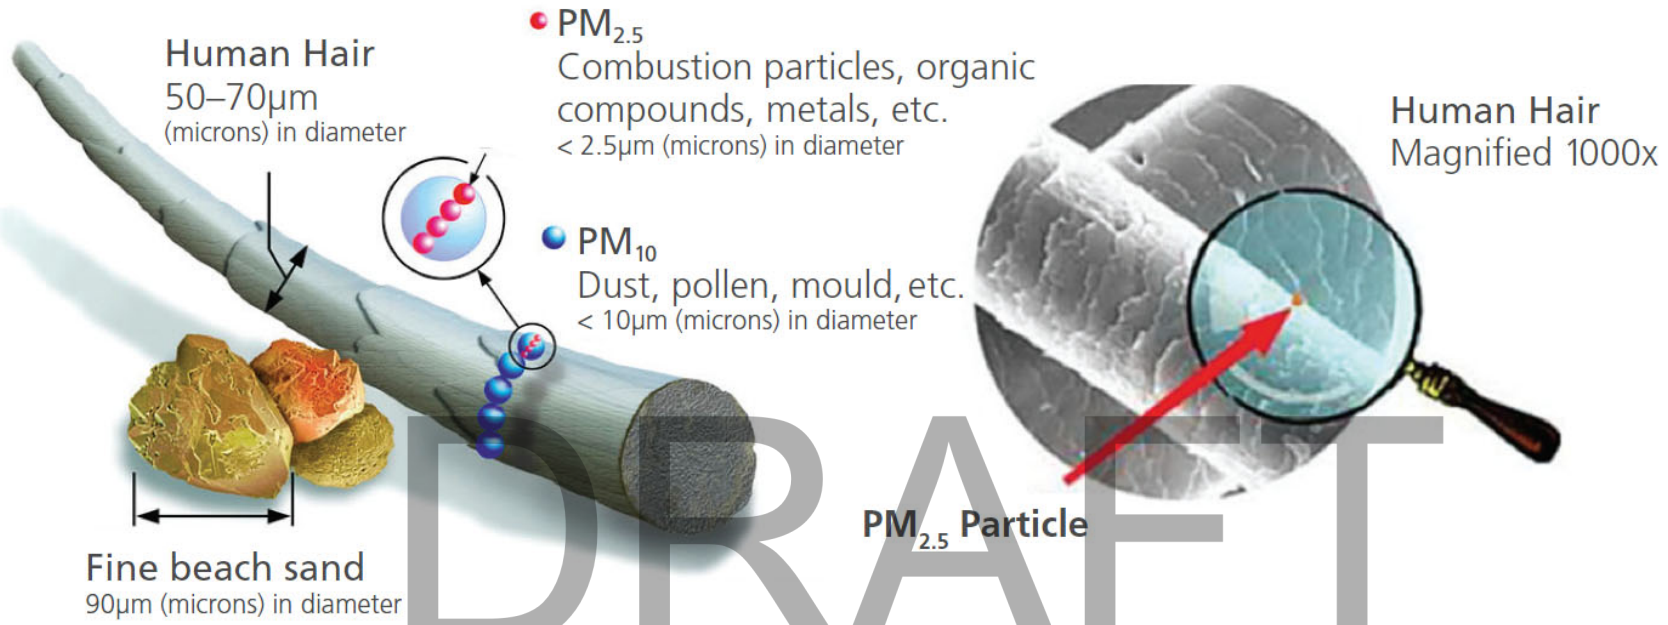

DRAFT

IVAN Air

TRACKING  CALIFORNIA
INFORMING ACTION FOR HEALTHIER COMMUNITIES

SCHOOL OF PUBLIC HEALTH
UNIVERSITY *of* WASHINGTON

DRAFT IVAN

D

DRAFT Particulate Matter

IVAN Air monitors PM 2.5 and PM 10

Particulate Matter

In Imperial County, PM sources of concern include dust from the Salton Sea, agricultural production including feed lots, vehicle traffic near the border crossing and on unpaved roads, and the burning of trash and agricultural biomass.