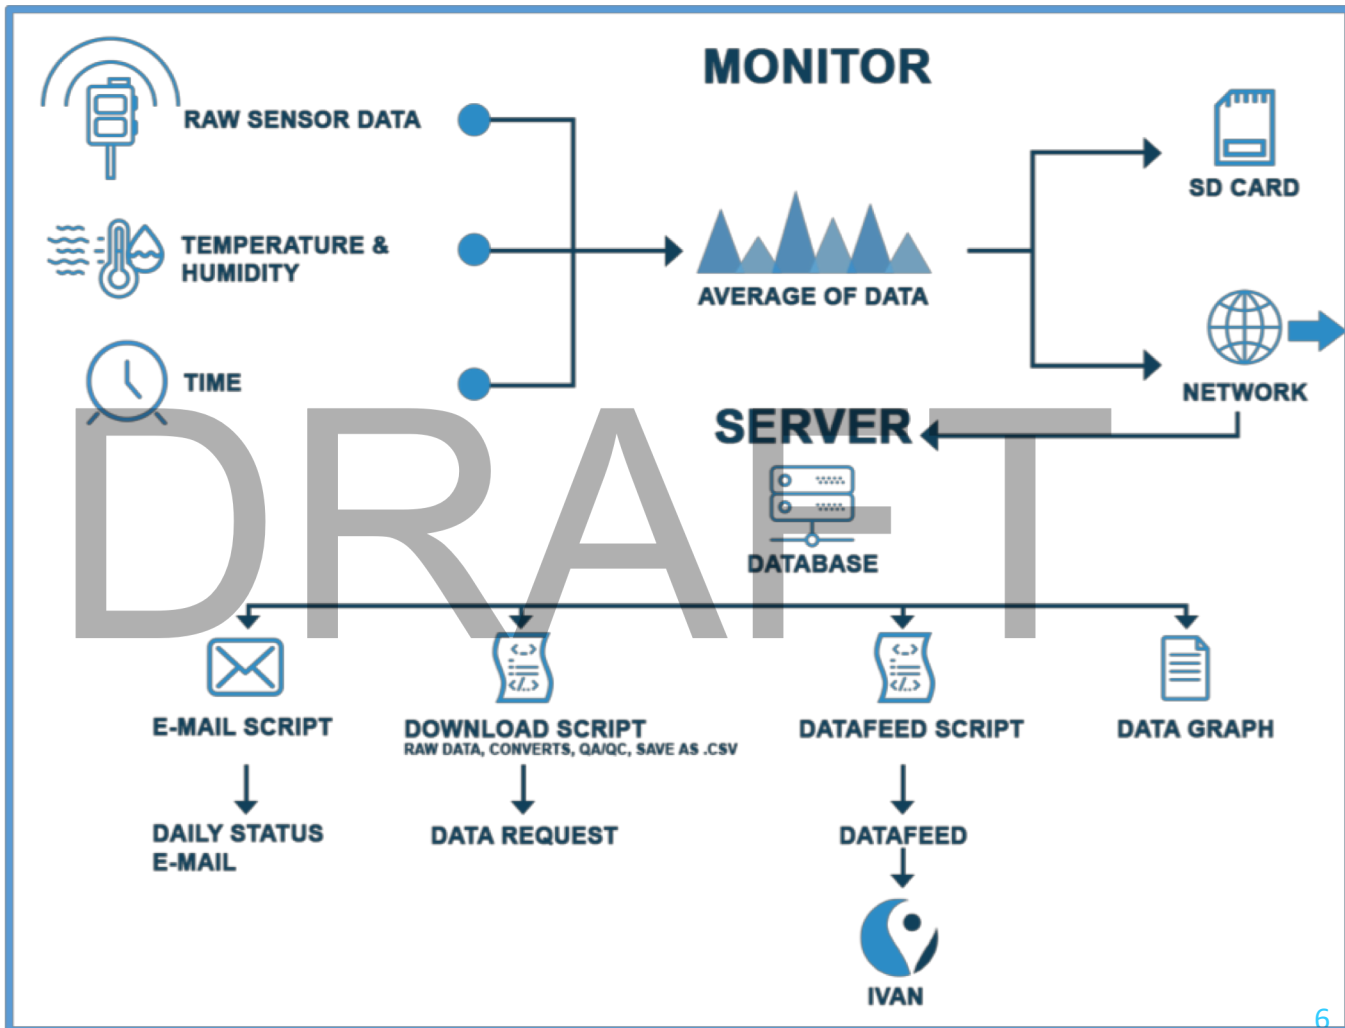

Particulate Matter

In Imperial County, PM sources of concern include dust from the Salton Sea, agricultural production including feed lots, vehicle traffic near the border crossing and on unpaved roads, and the burning of trash and agricultural biomass.

Customized monitors

- Dylus DC1700
- Arduino Yun
- Custom PCB shield with temperature and Rh sensors

All part of a weatherproof enclosure setup

IVAN Air Dataflow

IVANAir.org

- Online data portal for everyone to check on local air quality and take preventative measures as needed.