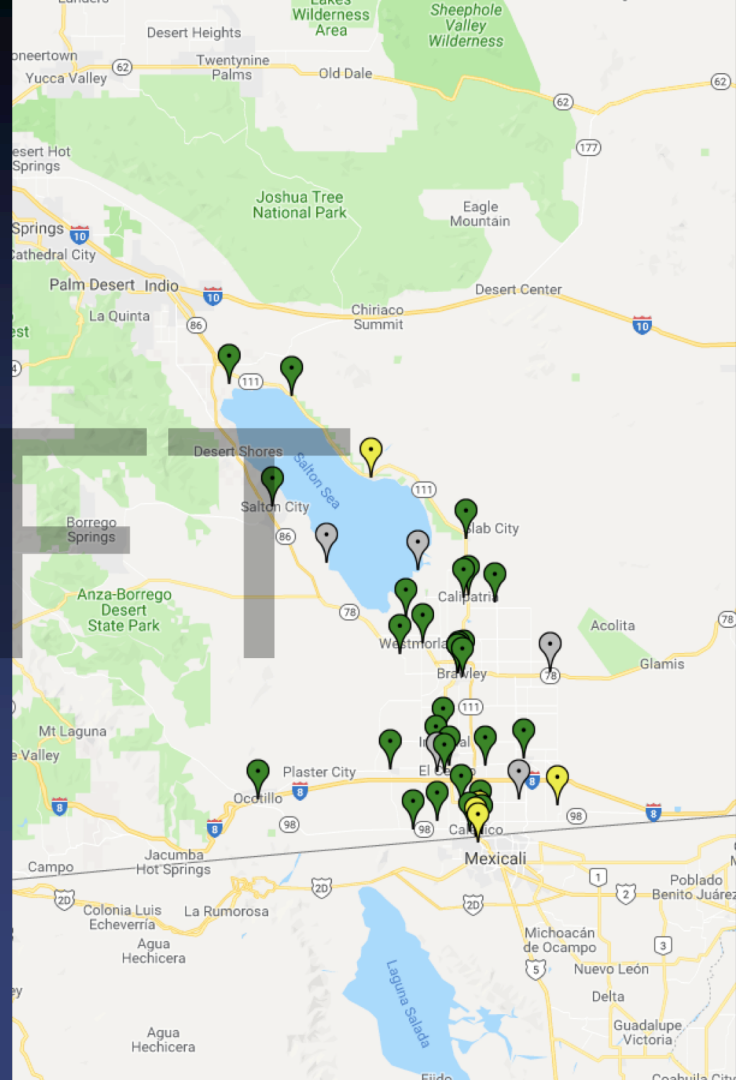

Particulate Matter

In Imperial County, PM sources of concern include dust from the Salton Sea, agricultural production including feed lots, vehicle traffic near the border crossing and on unpaved roads, and the burning of trash and agricultural biomass.

Community Air Monitoring Network

IVAN Air CAMN complements the existing regulatory network

Covers larger area throughout all of Imperial Valley

DRAFT

Get Air Quality Alerts

Get email alerts when air quality near you is unhealthy. Sign up below